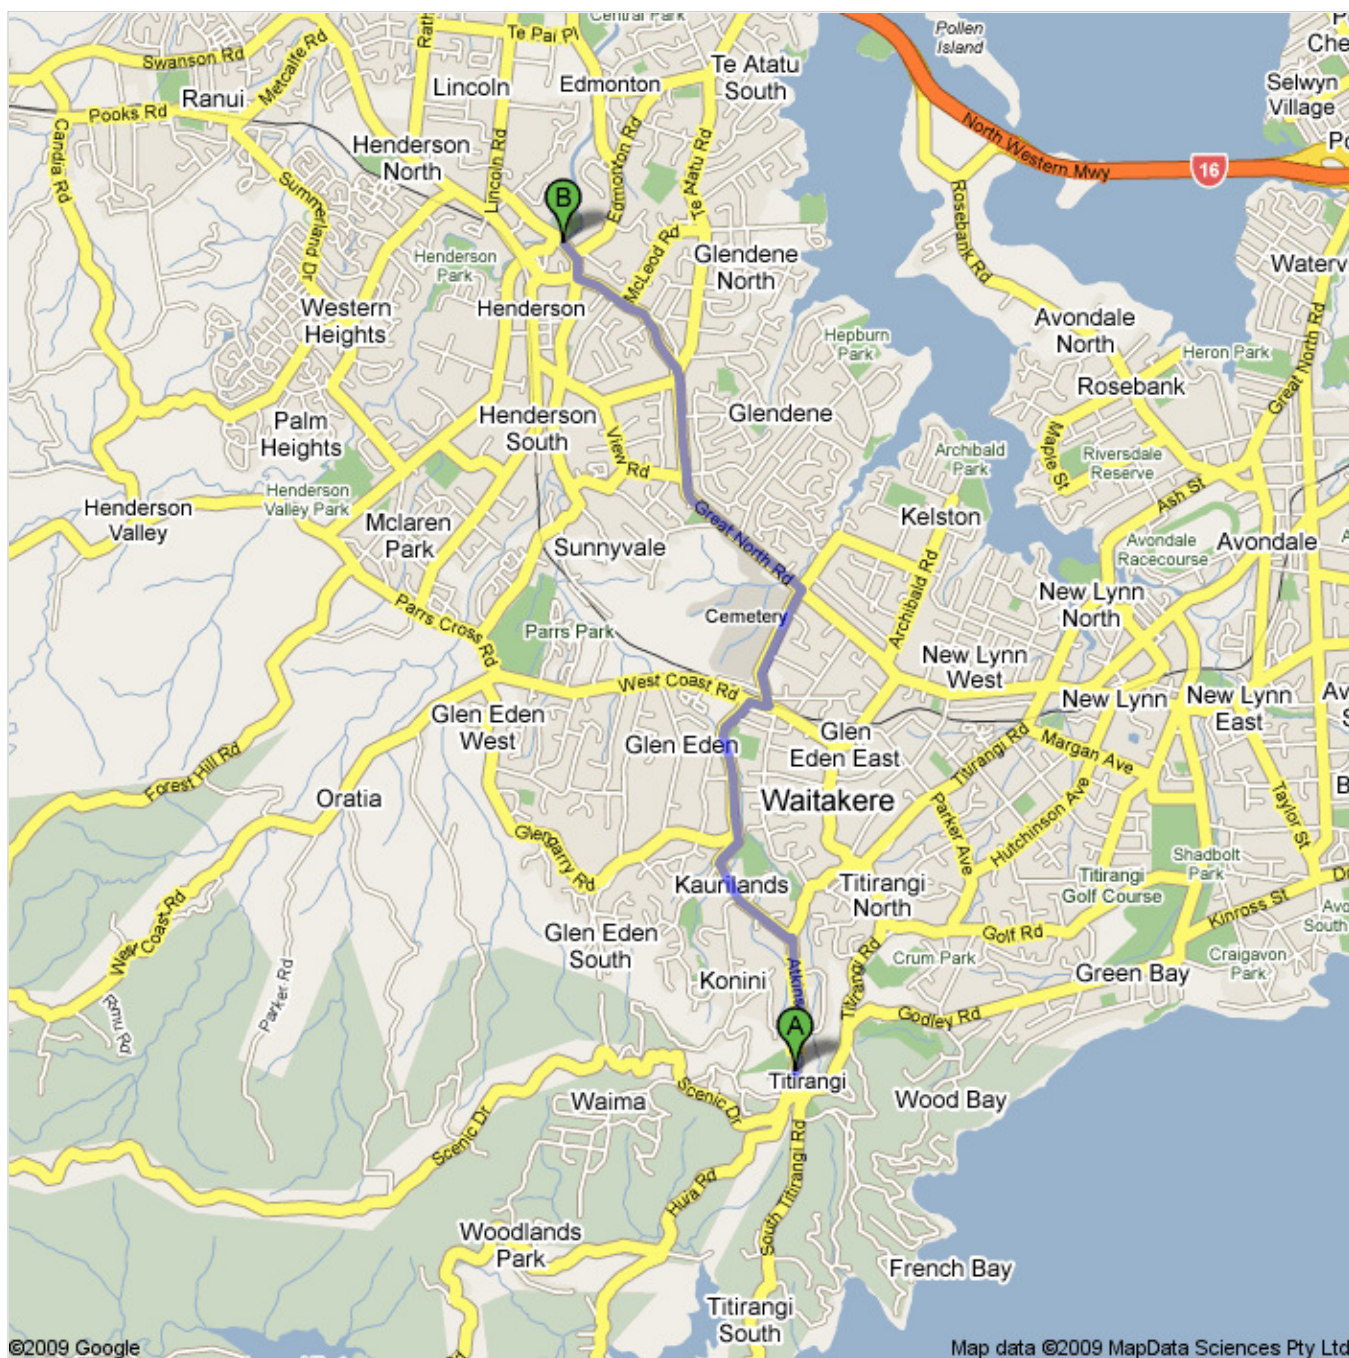

## Directions to 20 Alderman Dr, Henderson North, Auckland 0612

8.2 km – about 15 mins  
Weswave Aquatic Centre

 Atkinson Rd

- |   |   |                           |
|---|---|---------------------------|
| 1.  | Head <b>north</b> on <b>Atkinson Rd</b> toward <b>Woodfern Cres</b><br>About 2 mins     | go 1.1 km<br>total 1.1 km |
|  | 2. Turn <b>left</b> at <b>Kaurilands Rd</b><br>About 2 mins                             | go 0.9 km<br>total 1.9 km |
|  | 3. Turn <b>right</b> at <b>Glendale Rd</b><br>About 3 mins                              | go 1.4 km<br>total 3.4 km |
|  | 4. Turn <b>right</b> at <b>West Coast Rd</b>  | go 0.2 km<br>total 3.5 km |
|  | 5. Turn <b>left</b> at <b>Glenview Rd</b><br>About 2 mins                               | go 1.0 km<br>total 4.5 km |
|  | 6. Turn <b>left</b> at <b>Great North Rd</b><br>Go through 1 roundabout<br>About 6 mins | go 3.3 km<br>total 7.9 km |
|  | 7. Turn <b>right</b> at <b>Edmonton Rd</b><br>About 1 min                               | go 0.2 km<br>total 8.0 km |
| 8.  | Continue on <b>Alderman Dr</b><br>Destination will be on the left                       | go 0.1 km<br>total 8.2 km |

 20 Alderman Dr, Henderson North, Auckland 0612

These directions are for planning purposes only. You may find that construction projects, traffic, weather, or other events may cause conditions to differ from the map results, and you should plan your route accordingly. You must obey all signs or notices regarding your route.

Map data ©2009 MapData Sciences Pty Ltd