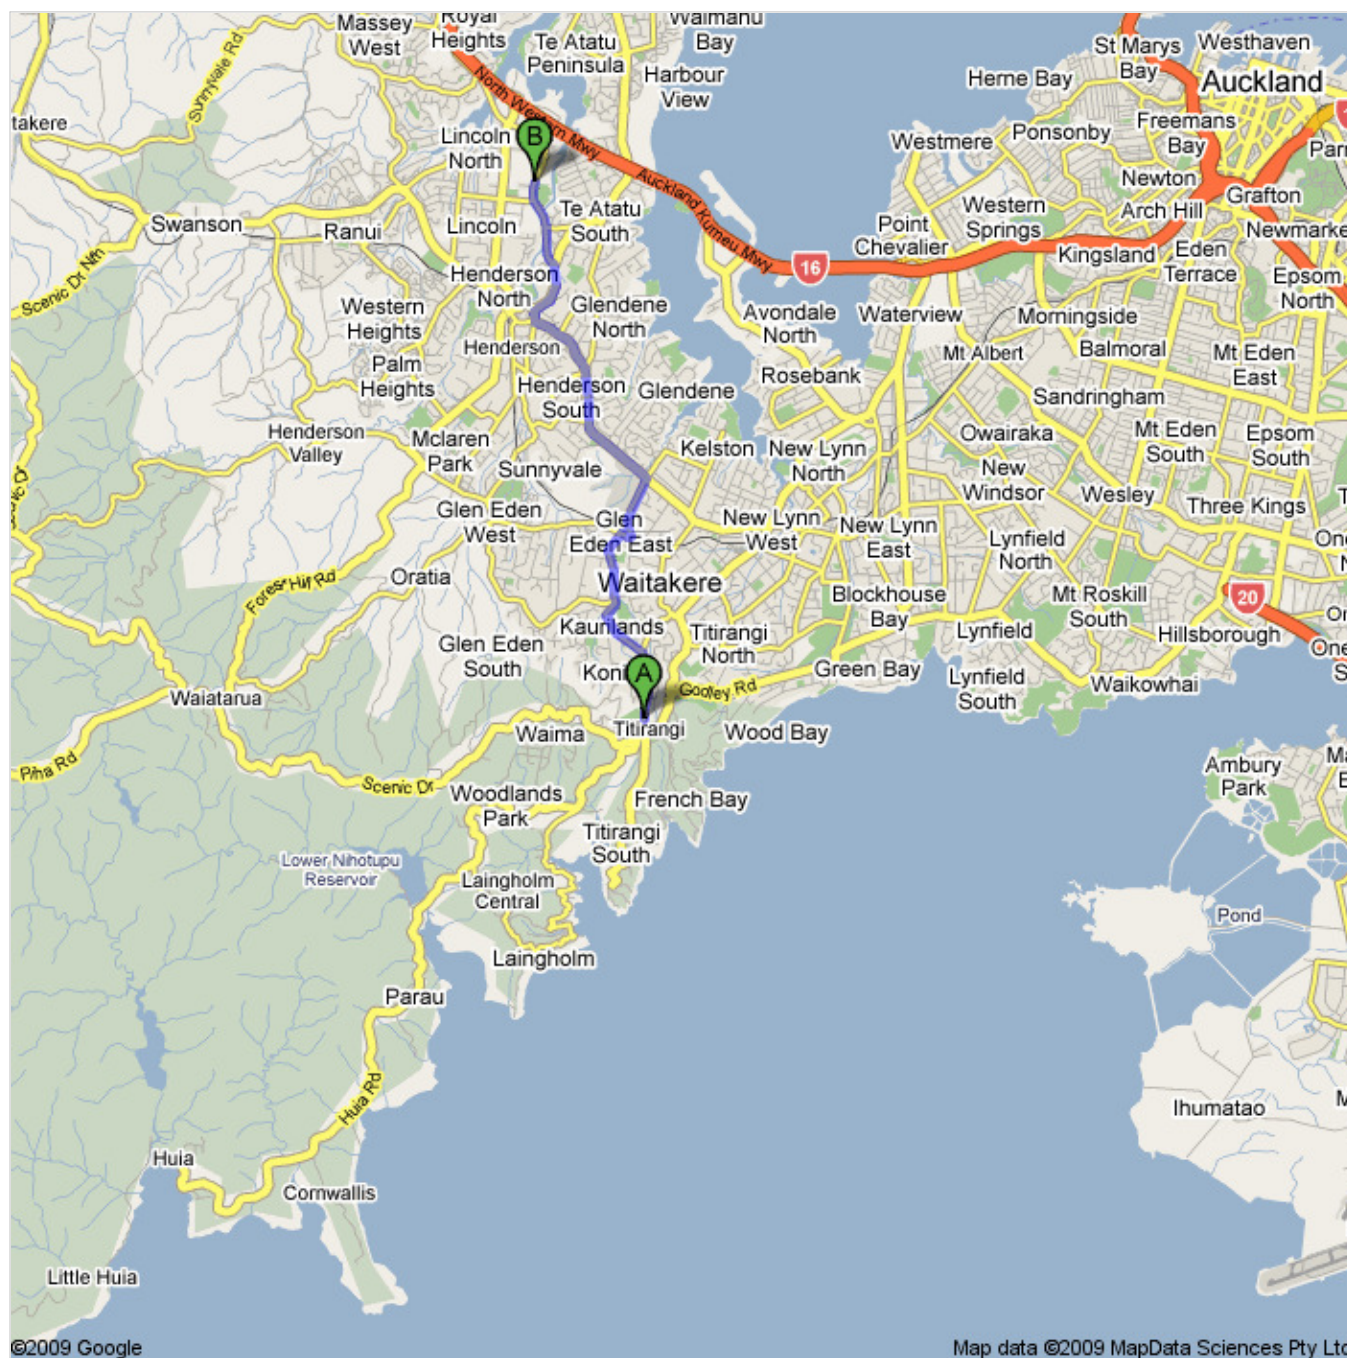

Directions to Trusts Stadium

- 🇳🇿 (09) 970 5200
10.3 km – about 19 mins
Douglas Track and Field

©2009 Google

Map data ©2009 MapData Sciences Pty Ltd

 Atkinson Rd

-  1. Head **north** on **Atkinson Rd** toward **Woodfern Cres**
About 2 mins

go 1.1 km
total 1.1 km
-  2. Turn **left** at **Kaurilands Rd**
About 2 mins

go 0.9 km
total 1.9 km
-  3. Turn **right** at **Glendale Rd**
About 3 mins

go 1.4 km
total 3.4 km
-  4. Turn **right** at **West Coast Rd**

go 0.2 km
total 3.5 km
-  5. Turn **left** at **Glenview Rd**
About 2 mins

go 1.0 km
total 4.5 km
-  6. Turn **left** at **Great North Rd**
Go through 1 roundabout
About 6 mins

go 3.3 km
total 7.9 km
-  7. Turn **right** at **Edmonton Rd**
About 1 min

go 0.2 km
total 8.0 km
-  8. Turn **right** to stay on **Edmonton Rd**
About 2 mins

go 0.9 km
total 8.9 km
-  9. Turn **left** at **Central Park Dr**
Destination will be on the right
About 2 mins

go 1.4 km
total 10.3 km