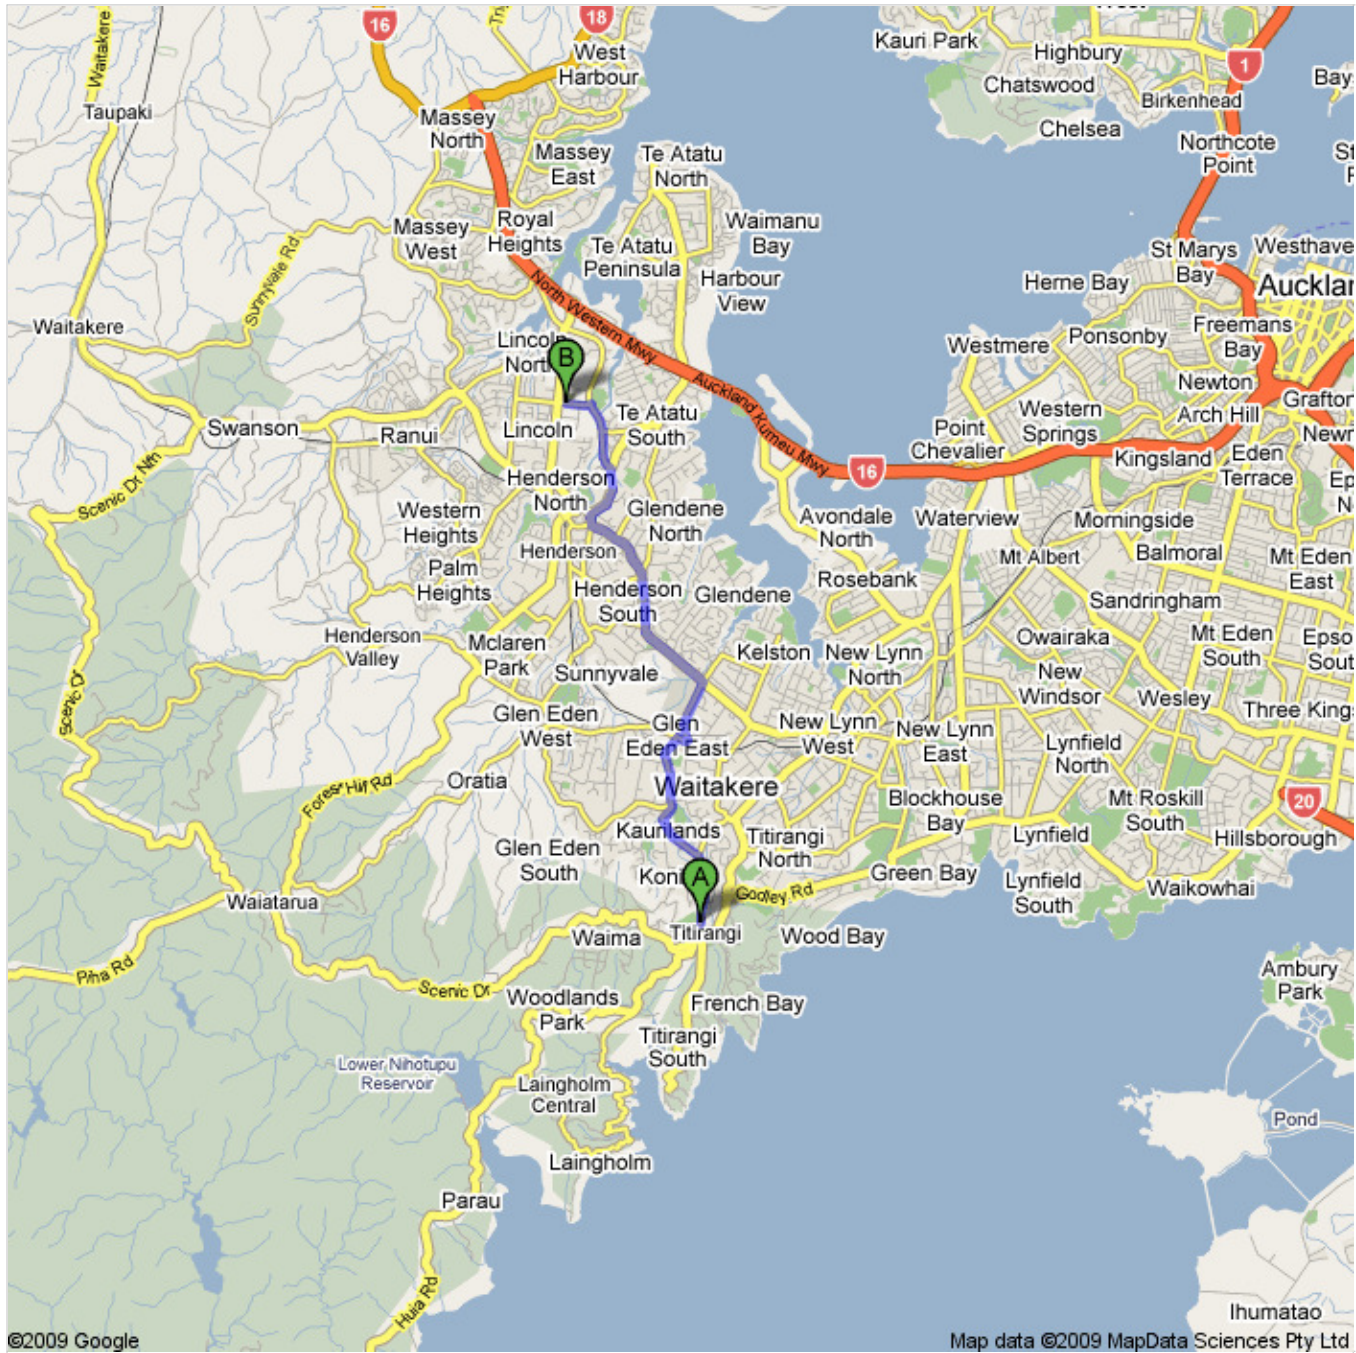

### Directions to Te Pai Park Tennis Club

Te Pai Place, Henderson, Auckland 0610 - 🇳🇿 (09) 837 1185

10.4 km – about 19 mins

Te Pai netball courts

 Atkinson Rd

- |  |   |                            |
|--|---|----------------------------|
|  | 1. Head <b>north</b> on <b>Atkinson Rd</b> toward <b>Woodfern Cres</b><br>About 2 mins  | go 1.1 km<br>total 1.1 km  |
|   | 2. Turn <b>left</b> at <b>Kaurilands Rd</b><br>About 2 mins                             | go 0.9 km<br>total 1.9 km  |
|   | 3. Turn <b>right</b> at <b>Glendale Rd</b><br>About 3 mins                              | go 1.4 km<br>total 3.4 km  |
|   | 4. Turn <b>right</b> at <b>West Coast Rd</b>  | go 0.2 km<br>total 3.5 km  |
|   | 5. Turn <b>left</b> at <b>Glenview Rd</b><br>About 2 mins                               | go 1.0 km<br>total 4.5 km  |
|   | 6. Turn <b>left</b> at <b>Great North Rd</b><br>Go through 1 roundabout<br>About 6 mins | go 3.3 km<br>total 7.9 km  |
|   | 7. Turn <b>right</b> at <b>Edmonton Rd</b><br>About 1 min                               | go 0.2 km<br>total 8.0 km  |
|   | 8. Turn <b>right</b> to stay on <b>Edmonton Rd</b><br>About 2 mins                      | go 0.9 km<br>total 8.9 km  |
|   | 9. Turn <b>left</b> at <b>Central Park Dr</b><br>About 2 mins                           | go 1.1 km<br>total 10.1 km |
|  | 10. Turn <b>left</b> at <b>Te Pai Pl</b><br>Destination will be on the right            | go 0.4 km<br>total 10.4 km |

 Te Pai Park Tennis Club  
Te Pai Place, Henderson, Auckland 0610 -  (09...

These directions are for planning purposes only. You may find that construction projects, traffic, weather, or other events may cause conditions to differ from the map results, and you should plan your route accordingly. You must obey all signs or notices regarding your route.

Map data ©2009 MapData Sciences Pty Ltd